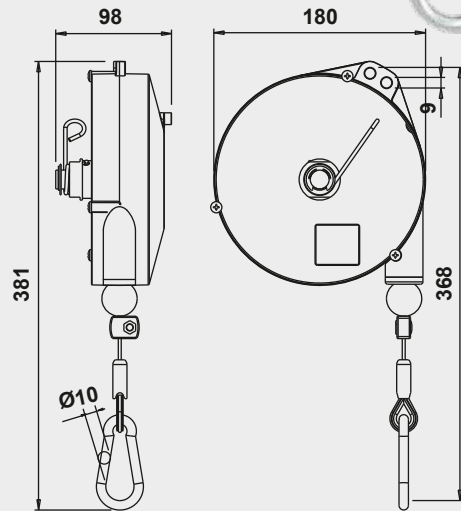

9346 ÷ 9350

8
2500 mm
2÷14 kg

In addition to the features of the former range, the new balancers are equipped with a new device enabling to stop the stroke by carrying out a simple operation on the load.

Item	9336	9337	9338	9339	9340
Capacity	2÷4	4÷6	6÷8	8÷10	10÷14
Weight	3,14	3,30	3,36	3,43	3,58
Stroke	2500 mm				
Cable	Inox				
Body	Aluminium				

Item	9346	9347	9348	9349	9350
Capacity	2÷4	4÷6	6÷8	8÷10	10÷14
Weight	3,14	3,32	3,38	3,48	3,62
Stroke	2500 mm				
Cable	Inox				
Body	Aluminium				