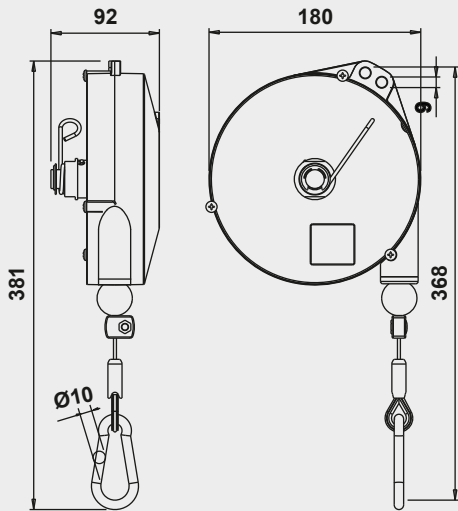

9346 ÷ 9350

8
2500 mm
2÷14 kg

In addition to the features of the former range, the new balancers are equipped with a new device enabling to stop the stroke by carrying out a simple operation on the load.

Item	9336	9337	9338	9339	9340
Capacity	2÷4	4÷6	6÷8	8÷10	10÷14
Weight	3,14	3,30	3,36	3,43	3,58
Stroke	2500 mm				
Cable	Inox				
Body	Aluminium				

Item	9346	9347	9348	9349	9350
Capacity	2÷4	4÷6	6÷8	8÷10	10÷14
Weight	3,14	3,32	3,38	3,48	3,62
Stroke	2500 mm				
Cable	Inox				
Body	Aluminium				